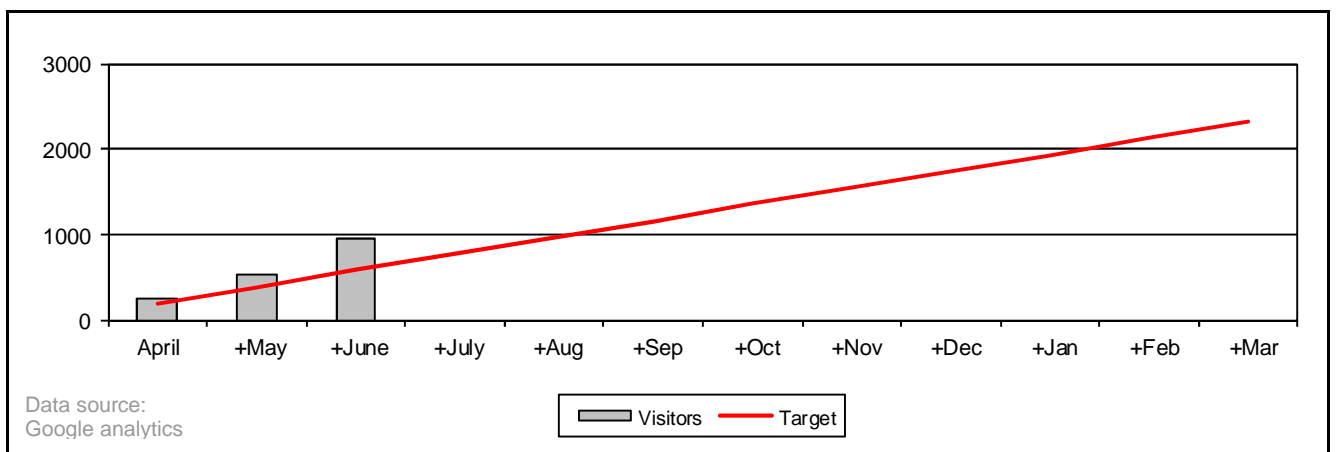

1.11: visitors to ShapeYourPlace St Neots

TARGET	2319	Performance	952	On target?	☒