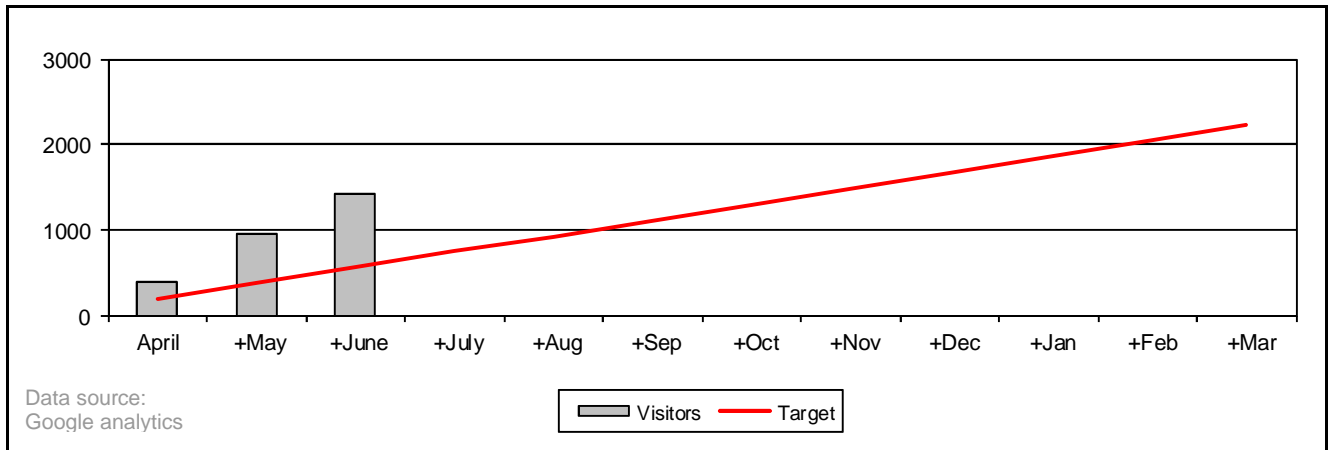

1.9: visitors to ShapeYourPlace St Ives

TARGET	2222	Performance	1429	On target?	☒