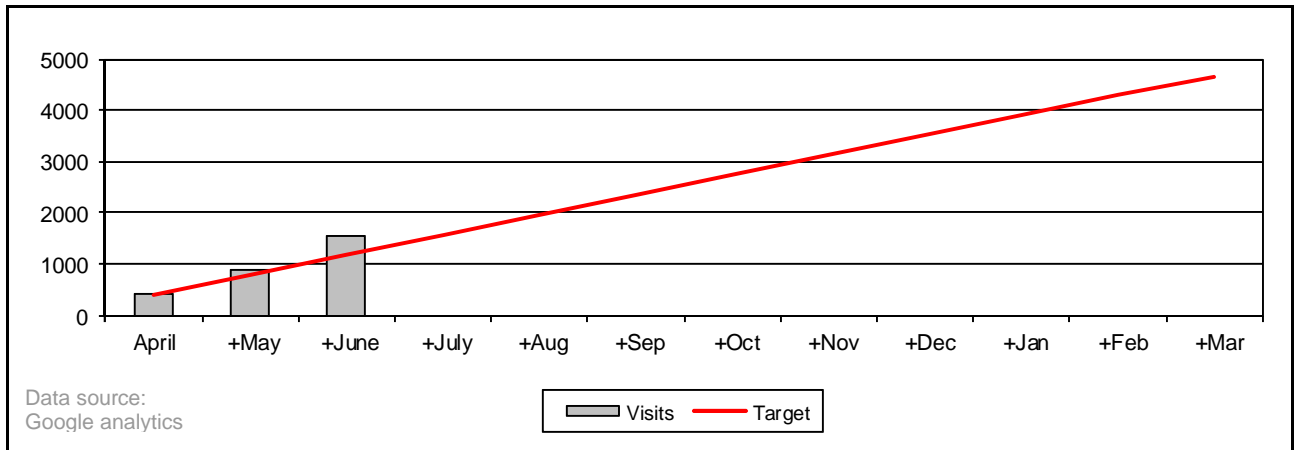

1.12: visits to ShapeYourPlace St Neots

TARGET	4667	Performance	1526	On target?	☒