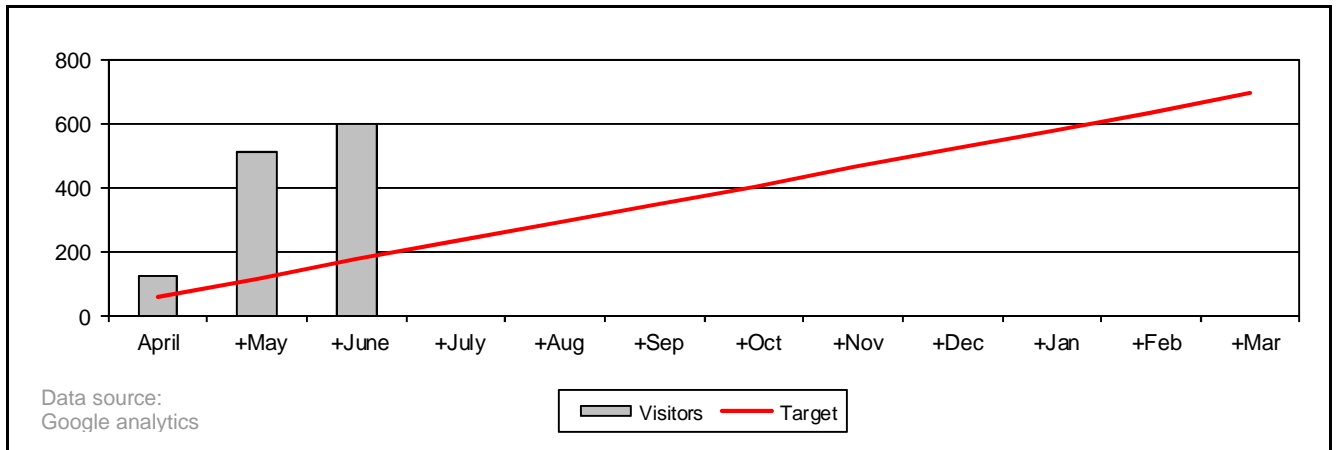

1.3: visitors to ShapeYourPlace North Huntingdonshire

TARGET	691	Performance	596	On target?	☒