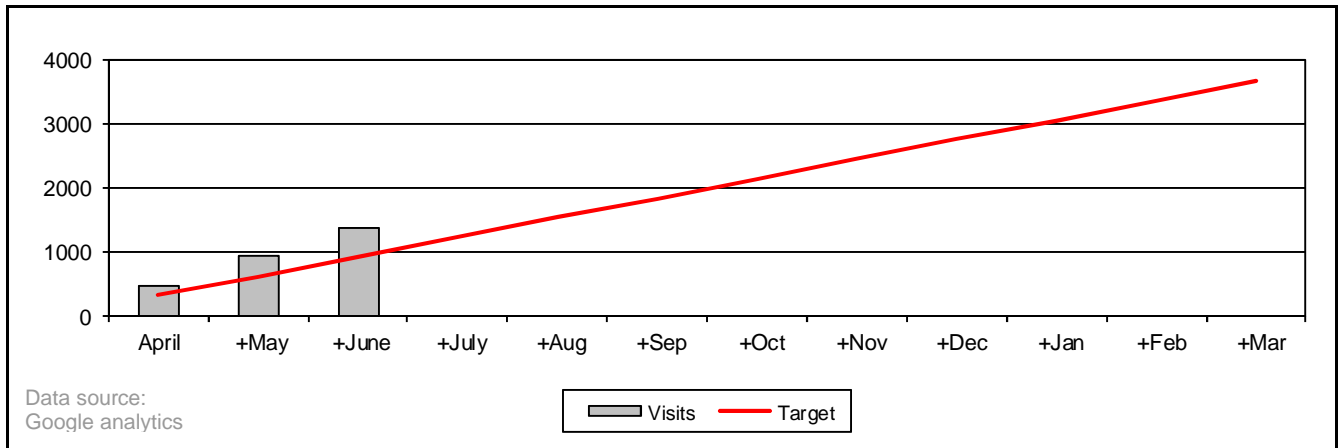

1.6: visits to ShapeYourPlace Ramsey

TARGET	3647	Performance	1362	On target?	☒