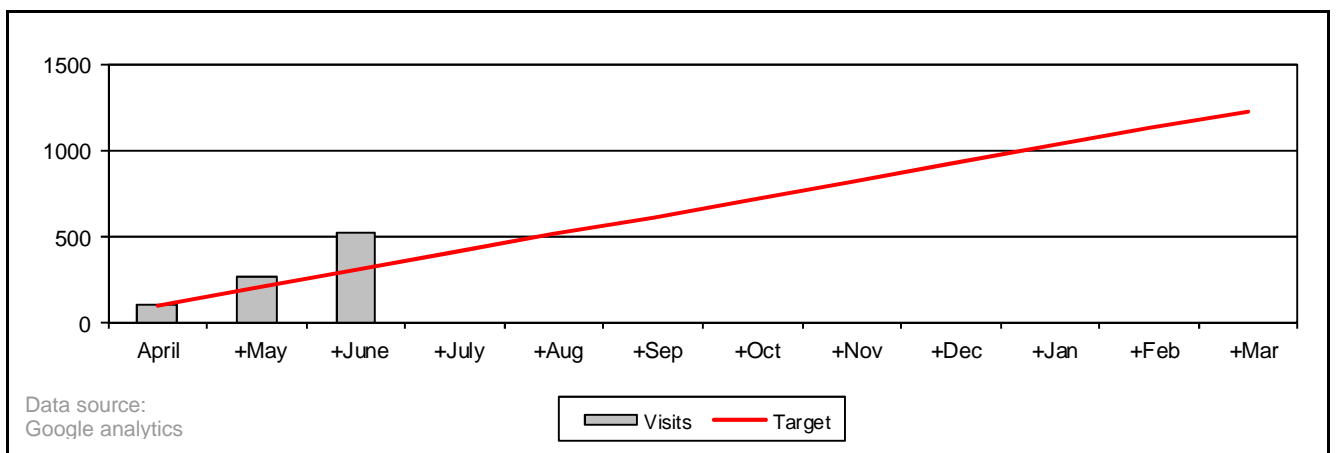

1.8 visits to ShapeYourPlace Sawtry

TARGET	1228	Performance	520	On target?	☒