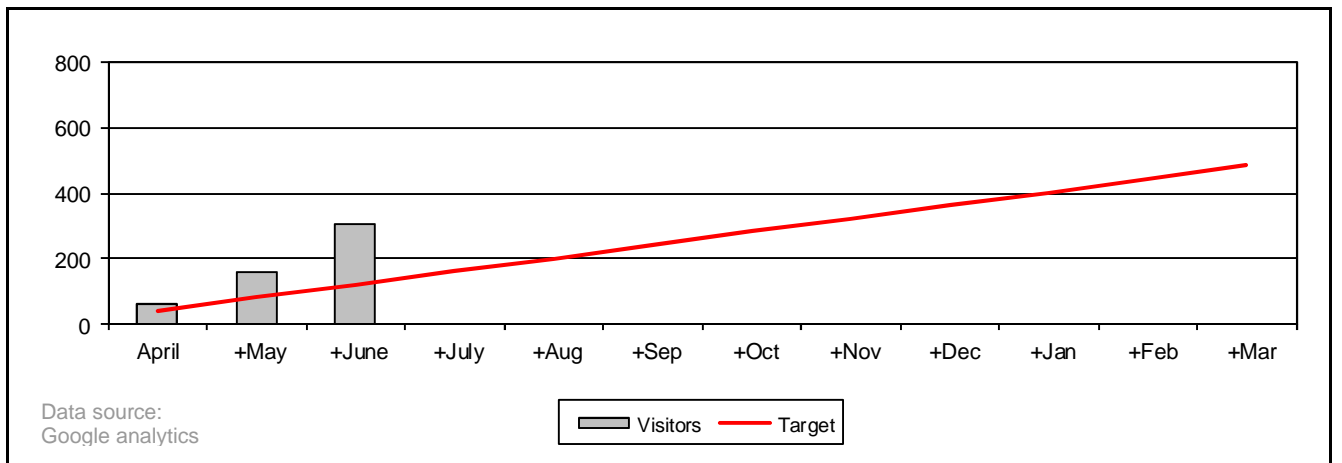

1.7: visitors to ShapeYourPlace Sawtry

TARGET	483	Performance	307	On target?	☒