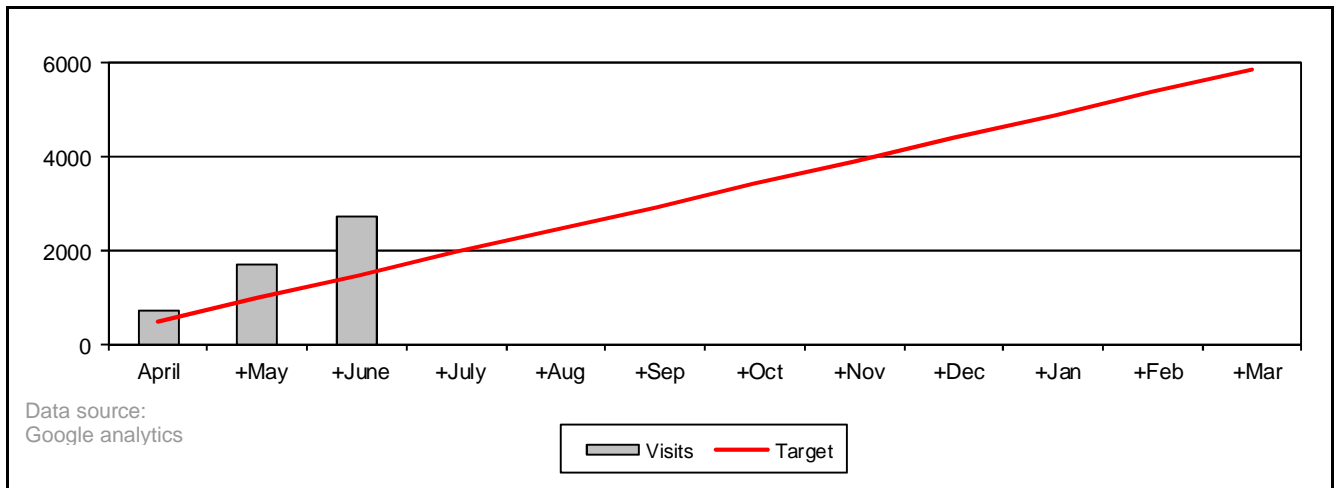

1.10: visits to ShapeYourPlace St Ives

TARGET	5876	Performance	2705	On target?	☒