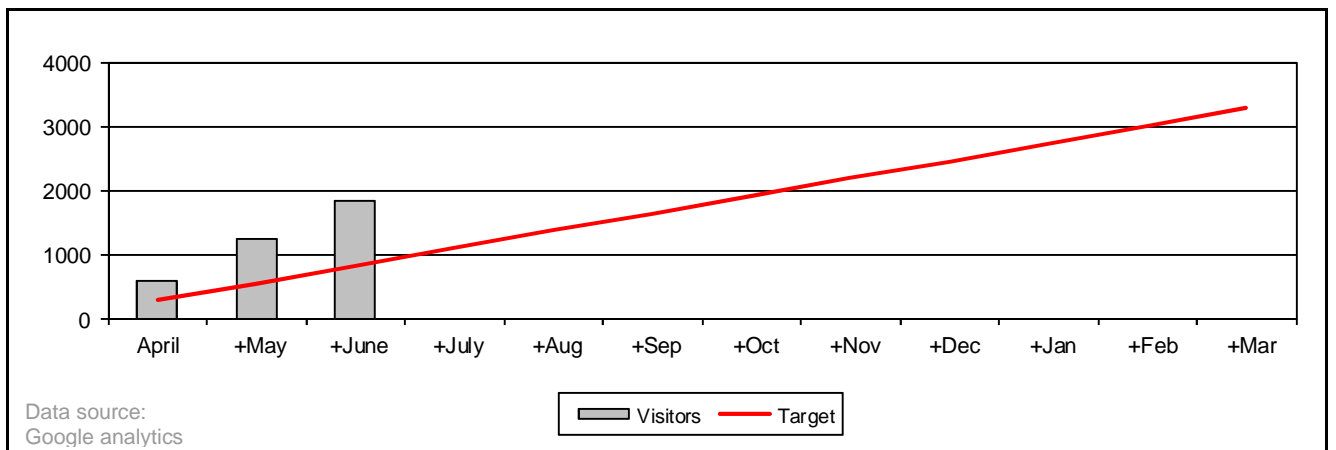

ShapeYourPlace Huntingdonshire

1 April – 30 June 2013:

Please note scale on Y axis changes

1.0: Summary

Measure	Huntingdonshire							
	Huntingdon	North Hunts	Ramsey	Sawtry	St Ives	St Neots	West Hunts	TOTAL
Unique visitors	1822	596	558	307	1429	952	100	5764
Visits	3454	956	1362	520	2705	1526	261	10784

1.1: visitors to ShapeYourPlace Huntingdon

TARGET	3270	Performance	1822	On target?	<input checked="" type="checkbox"/>
---------------	-------------	--------------------	-------------	-------------------	-------------------------------------