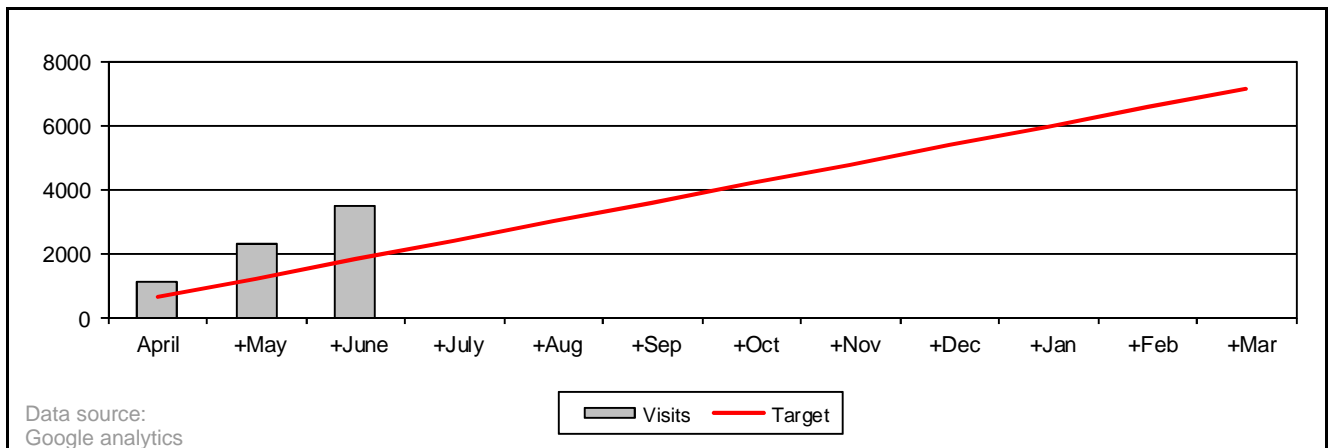

1.2: visits to ShapeYourPlace Huntingdon

TARGET	7154	Performance	3452	On target?	☒