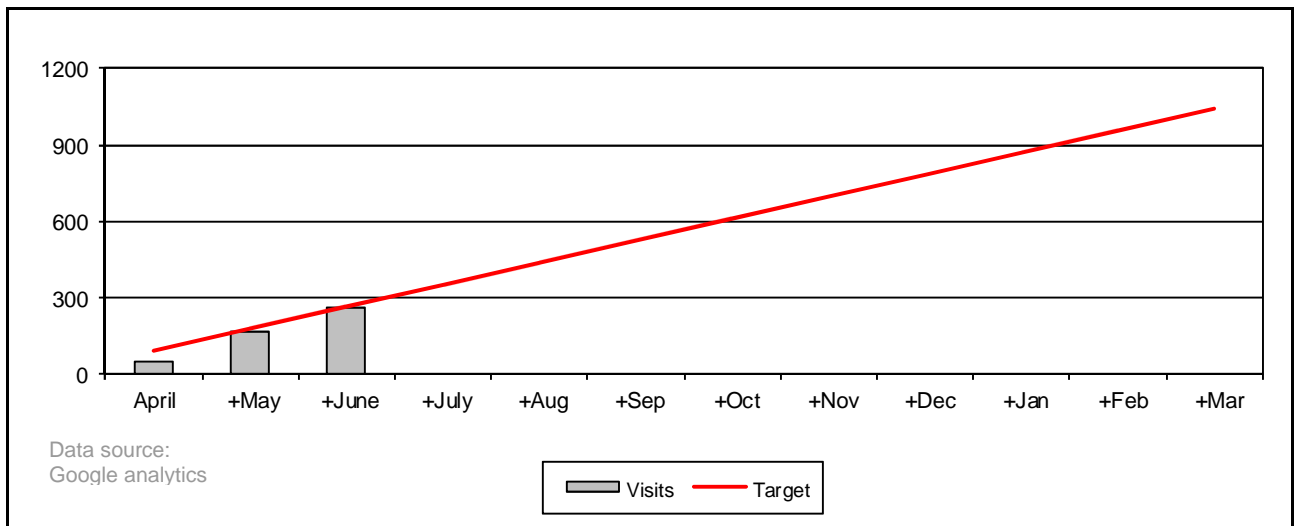

1.14: visits to ShapeYourPlace West Huntingdonshire

TARGET	1040	Performance	261	On target?	<input checked="" type="checkbox"/>
---------------	-------------	--------------------	------------	-------------------	-------------------------------------

Figure 1.15: issues on ShapeYourPlace Huntingdonshire

A total of 39 issues were raised between 1 April and 30 June 2013 in Huntingdonshire