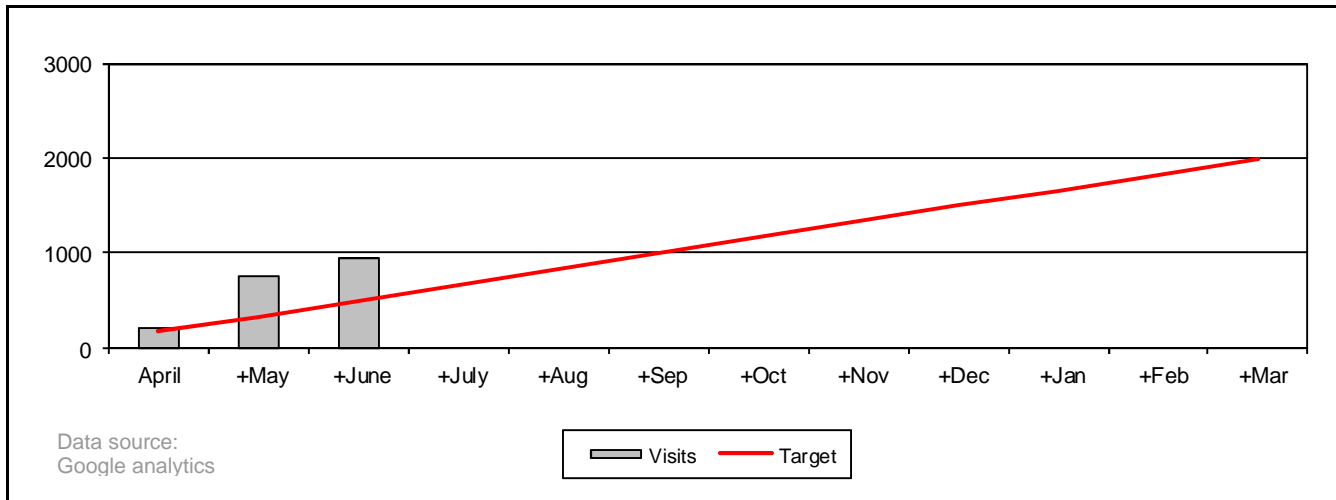

1.4: visits to ShapeYourPlace North Huntingdonshire

TARGET	1990	Performance	956	On target?	☒